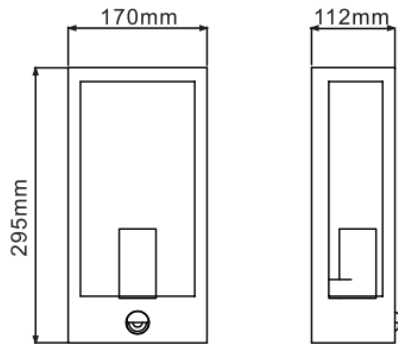

06864 FOLU-BLK/S

Overview

The Kosnic Folly outdoor wall lantern are available in up, up/down or up/down sensor options. Suitable for E27 lamp in this stylish design with black finish.

General Information

Ambient Temperature Range (°C)	-20°C to 50°C
IP Rating	IP44
Materials	Housing Iron and Glass
Protection Rating	Class I
Installation Area	Internal and External

Tel: 01635 523 713

Email: sales@kosnic.com

Kosnic.com