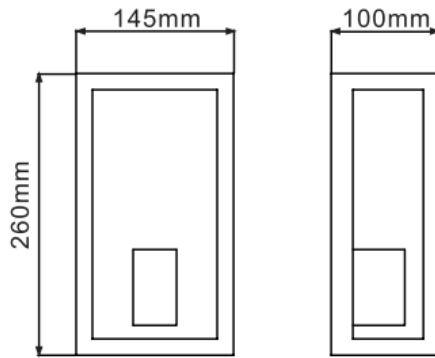

Overview

The Kosnic Folly outdoor wall lantern are available in up, up/down or up/down sensor options. Suitable for E27 lamp in this stylish design with black finish.

IP44

General Information

Ambient Temperature Range (°C)	-20°C to 50°C
IP Rating	IP44
Materials	Housing Iron and Glass
Protection Rating	Class I
Installation Area	Internal and External

Technical Summary

Product Code	FOLU-BLK
Input Voltage Supply	220-240Vac 50/60Hz
Dimensions (L x W x D) (mm)	260x145x100

Tel: 01635 523 713

Email: sales@kosnic.com

Kosnic.com

Folly

06863 FOLU-BLK

Overview

The Kosnic Folly outdoor wall lantern are available in up, up/down or up/down sensor options. Suitable for E27 lamp in this stylish design with black finish.

IP44

General Information

Ambient Temperature Range (°C)	-20°C to 50°C
IP Rating	IP44
Materials	Housing Iron and Glass
Protection Rating	Class I
Installation Area	Internal and External